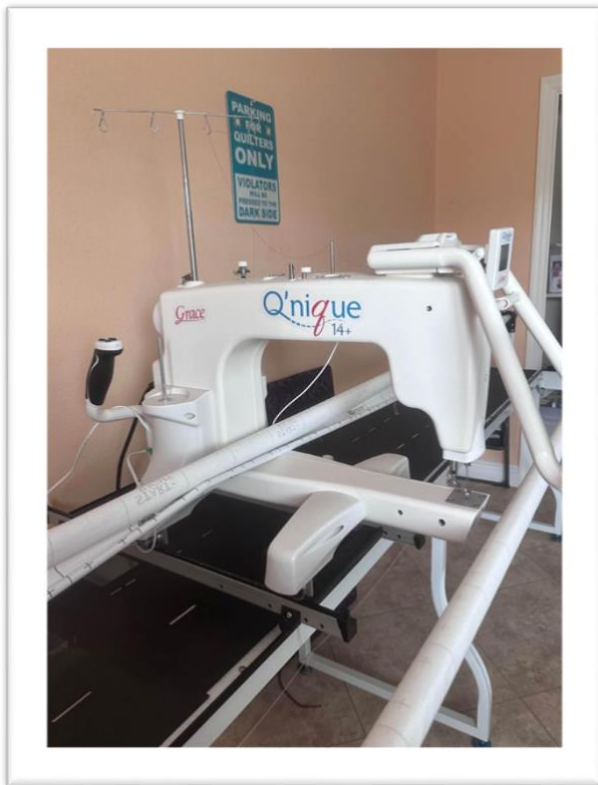

Mid-Arm Sewing Machine and Frame

\$3,250

Grace Company Q'NIQUE 14+ and SR-2 Frame. Up to Queen Size, 2 Rail System. Accessories include rear and front handles, Laser Stylus, Sure Track Carriage, Cloth Leaders and more