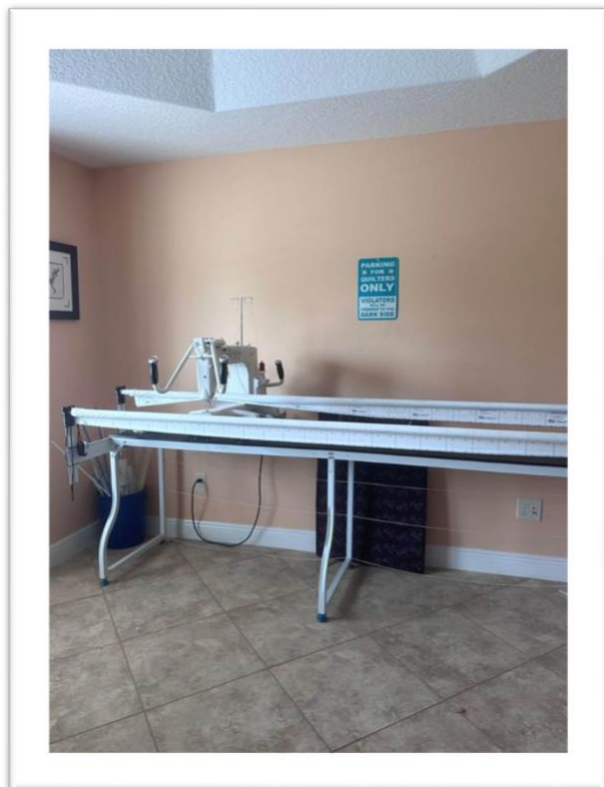

Mid-Arm Sewing Machine and Frame

\$3,250

Grace Company Q'NIQUE 14+ and SR-2 Frame. Up to Queen Size, 2 Rail System. Accessories include rear and front handles, Laser Stylus, Sure Track Carriage, Cloth Leaders and more