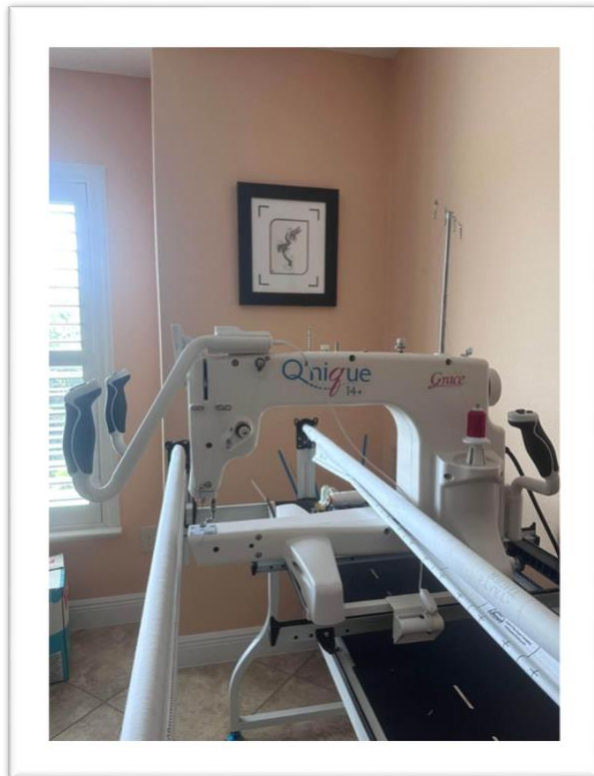

Mid-Arm Sewing Machine and Frame

\$3,250

Grace Company Q'NIQUE 14+ and SR-2 Frame. Up to Queen Size, 2 Rail System. Accessories include rear and front handles, Laser Stylus, Sure Track Carriage, Cloth Leaders and more